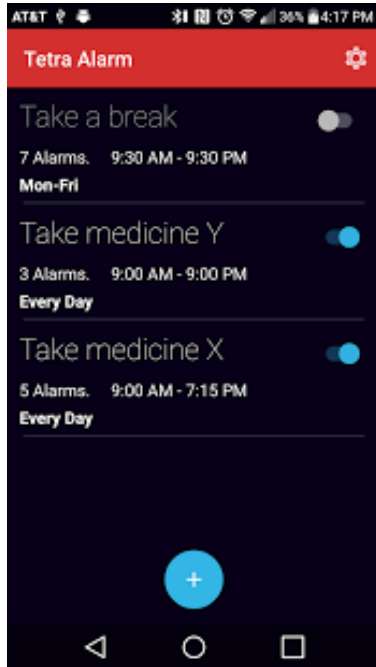

Tetra Alarm

- Easily set reminders for periodic, daily events
- Alarms are easy to set on every quarter hour and are intuitive
- Alarms can be signaled by various methods and can be customized to attract your most keen senses
 - Audible, visual or tactile
- Available on Android
- Android Wear integration
- Can change the length of “snooze” time
- Ability to record your own alarm sounds

Tetra Alarm

Turn on/off or Add new Alarms from the Home screen

Ability to set alarms at quarter-hour intervals

Pow!r Mount App

- Developed by BlueSky Designs
- Allows accessible control from a smartphone or tablet of a powered mounting and positioning system like the Pow!r Mount
- App can be operated by switch, touch, keypad, joystick
- Android and iOS