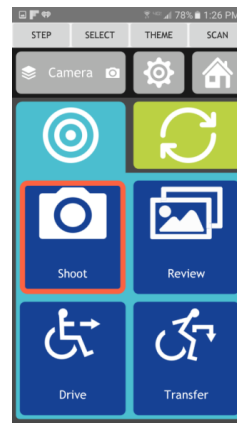

Tetra Alarm

- Easily set reminders for periodic, daily events
- Alarms are easy to set on every quarter hour and are intuitive
- Alarms can be signaled by various methods and can be customized to attract your most keen senses
 - Audible, visual or tactile
- Available on Android
- Android Wear integration
- Can change the length of “snooze” time
- Ability to record your own alarm sounds

Tetra Alarm

Turn on/off or Add new Alarms from the Home screen

Ability to set alarms at quarter-hour intervals

Pow!r Mount App

- Developed by BlueSky Designs
- Allows accessible control from a smartphone or tablet of a powered mounting and positioning system like the Pow!r Mount
- App can be operated by switch, touch, keypad, joystick
- Android and iOS

Pow!r Mount App

Home screen

Target Positions:
goes to saved
positions

Levels: Group of
Targets by
Device/Environment

Move: Adjust each power
module individually

Technology Development Opportunities

App Factory project