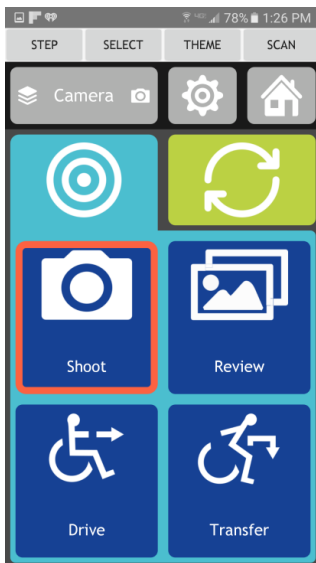

Tetra Alarm

- Easily set reminders for periodic, daily events
- Alarms are easy to set on every quarter hour and are intuitive
- Alarms can be signaled by various methods and can be customized to attract your most keen senses
 - Audible, visual or tactile
- Available on Android
- Android Wear integration
- Can change the length of “snooze” time
- Ability to record your own alarm sounds

Tetra Alarm

Turn on/off or Add new Alarms from the Home screen

Ability to set alarms at quarter-hour intervals

Pow!r Mount App

- Developed by BlueSky Designs
- Allows accessible control from a smartphone or tablet of a powered mounting and positioning system like the Pow!r Mount
- App can be operated by switch, touch, keypad, joystick
- Android and iOS

Pow!r Mount App

Home screen

Target Positions:
goes to saved
positions

Levels: Group of
Targets by
Device/Environment

Move: Adjust each power
module individually

Technology Development Opportunities

App Factory project