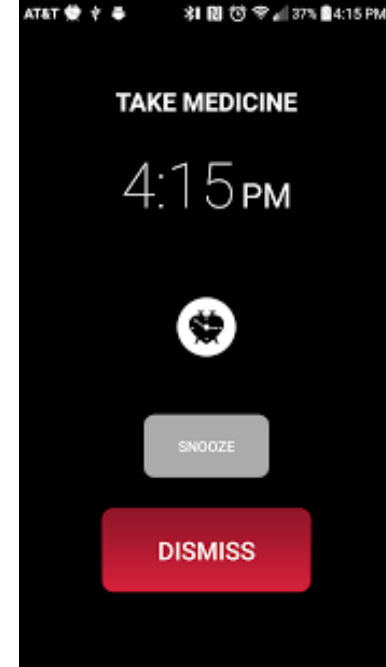

Tetra Alarm

- Easily set reminders for periodic, daily events
- Alarms are easy to set on every quarter hour and are intuitive
- Alarms can be signaled by various methods and can be customized to attract your most keen senses
 - Audible, visual or tactile
- Available on Android
- Android Wear integration
- Can change the length of “snooze” time
- Ability to record your own alarm sounds

Tetra Alarm

Turn on/off or Add new Alarms from the Home screen

Ability to set alarms at quarter-hour intervals

Pow!r Mount App

- Developed by BlueSky Designs
- Allows accessible control from a smartphone or tablet of a powered mounting and positioning system like the Pow!r Mount
- App can be operated by switch, touch, keypad, joystick
- Android and iOS