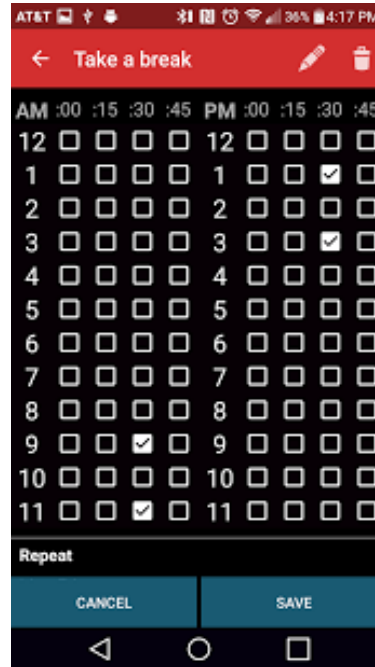

Tetra Alarm

- Easily set reminders for periodic, daily events
- Alarms are easy to set on every quarter hour and are intuitive
- Alarms can be signaled by various methods and can be customized to attract your most keen senses
 - Audible, visual or tactile
- Available on Android
- Android Wear integration
- Can change the length of “snooze” time
- Ability to record your own alarm sounds

Tetra Alarm

Turn on/off or Add new Alarms from the Home screen

Ability to set alarms at quarter-hour intervals

Pow!r Mount App

- Developed by BlueSky Designs
- Allows accessible control from a smartphone or tablet of a powered mounting and positioning system like the Pow!r Mount
- App can be operated by switch, touch, keypad, joystick
- Android and iOS