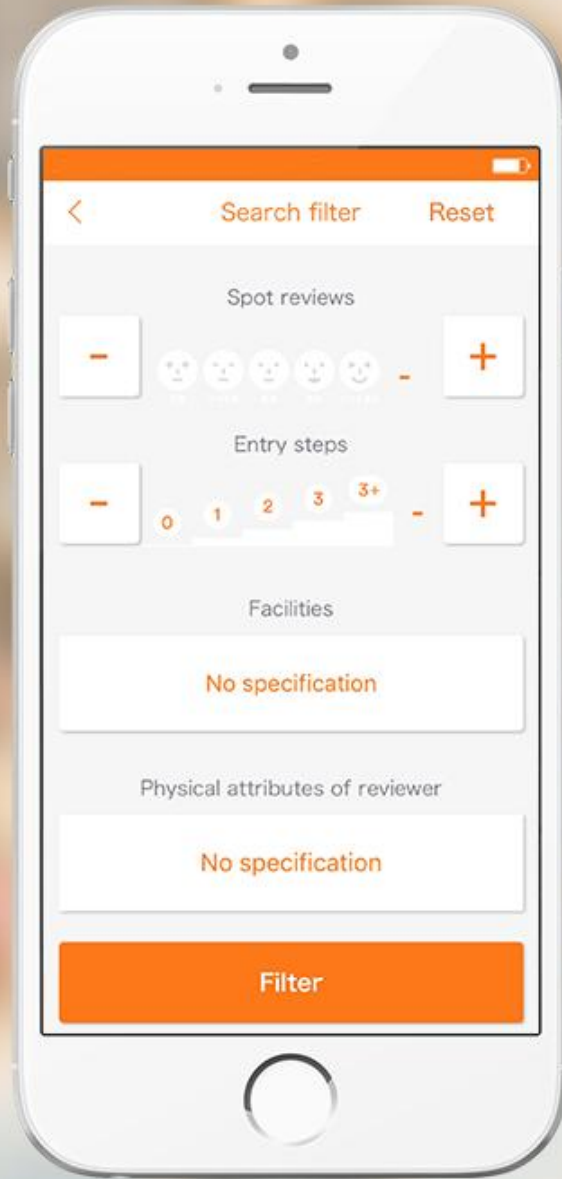

Search filter

Reset

Spot reviews

- 3 4 5 - +

Entry steps

- 0 1 2 3 3+ - +

Facilities

No specification