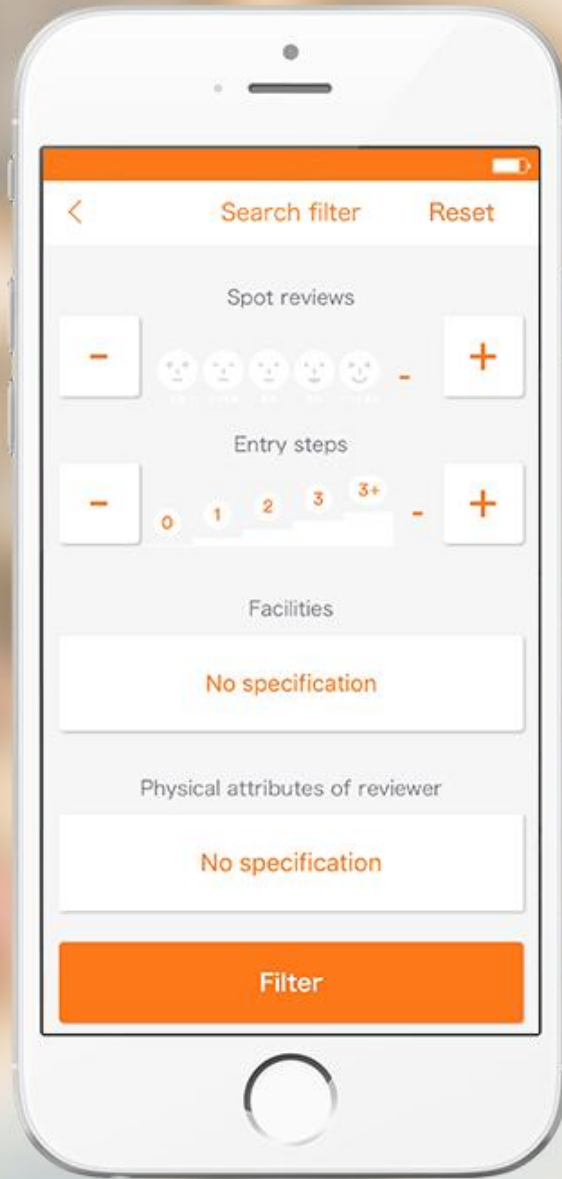

President of Mirairo Corporation

Toshiya Kakiuchi

Bmaps

Where you go today becomes a map
for someone tomorrow.

Login with Facebook

Login with Twitter

Login with Email

Continue as a guest